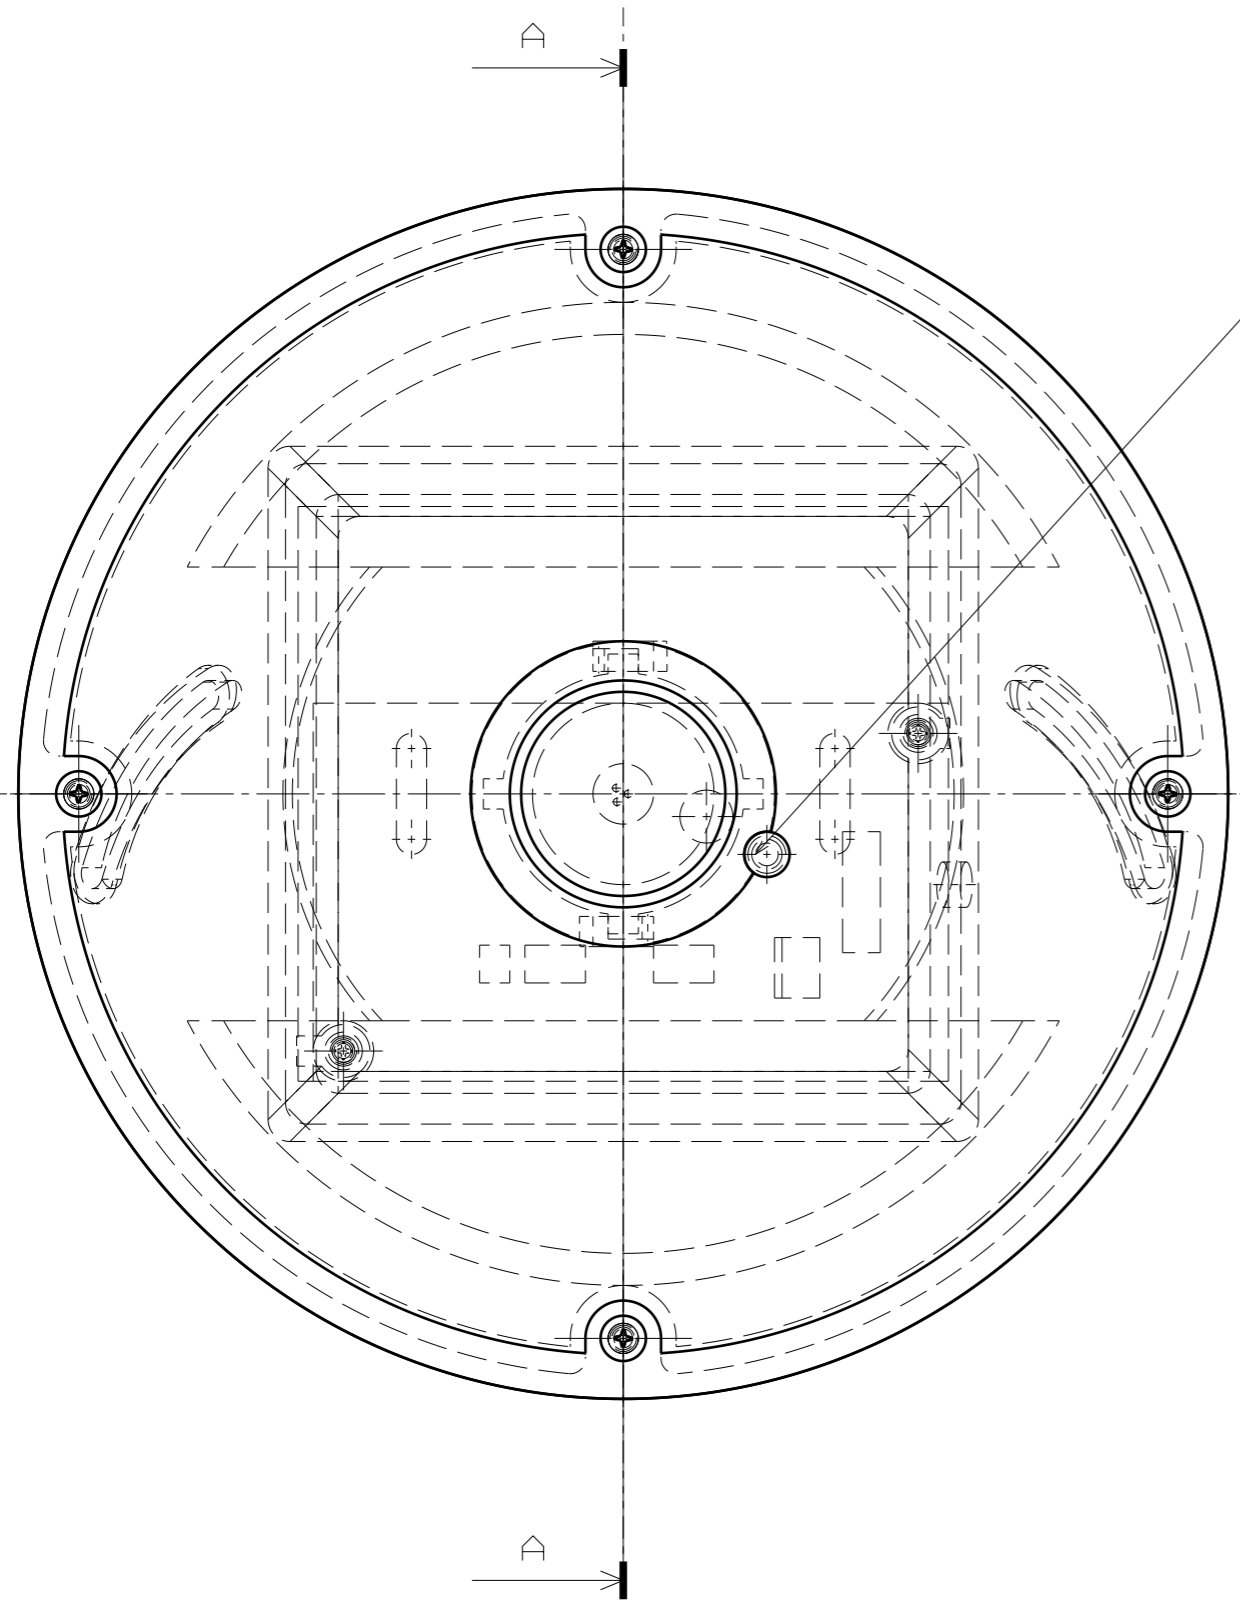

H G F E D C B A

4

3

2

1

4

3

2

1

DESIGNED BY: Jan Grulich		FAI - UTB ve Zlíně		I	-
DATE: 18.5.2011				H	-
CHECKED BY: Ing. Kamil Kyas		000		G	-
DATE: XXX				F	-
SIZE A3		Sestava_Detektor		E	-
SCALE 1:1	WEIGHT (kg) 0,27			D	-
DRAWING NUMBER		SHEET		C	-
		1/1		B	-
This drawing is our property; it can't be reproduced or communicated without our written agreement.				A	-