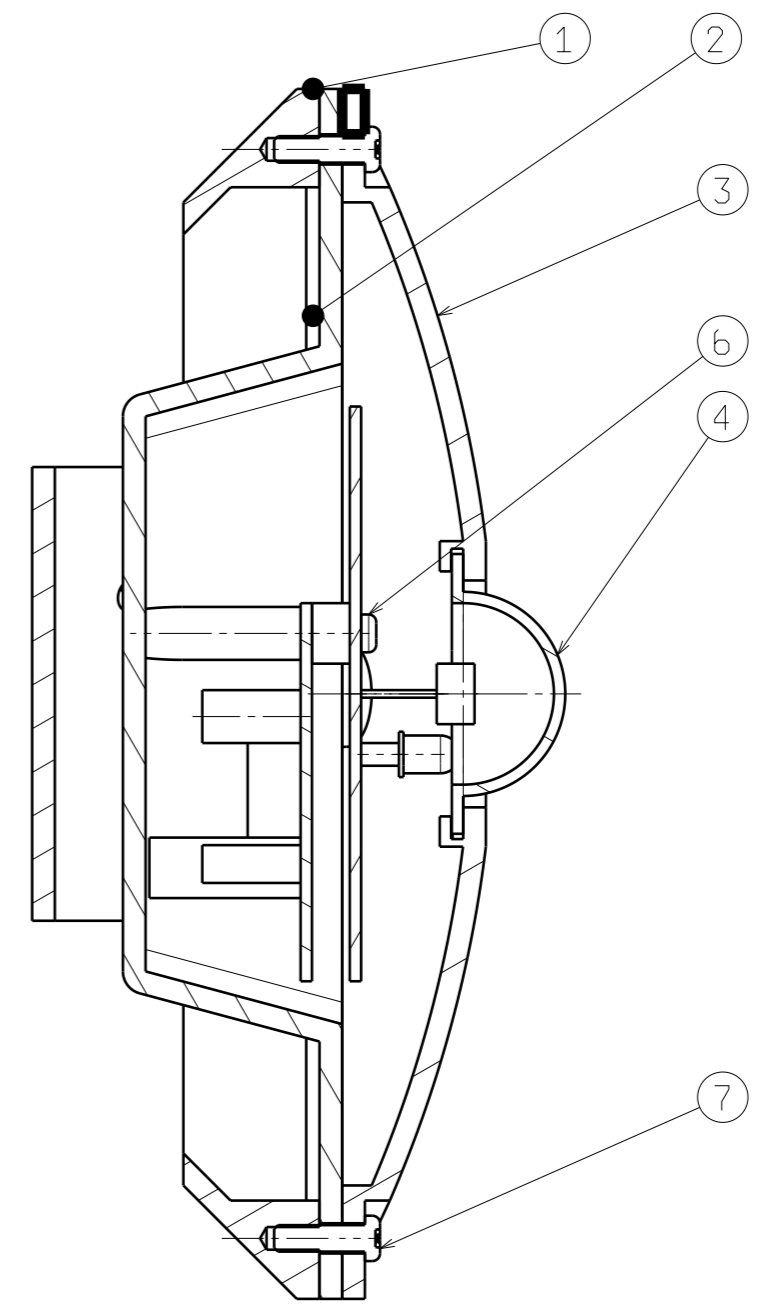

H G F E D C B A

4

3

2

1

4

3

2

1

DESIGNED BY: Jan Grulich		FAI - UTB ve Zlíně		I	-
DATE: 18.5.2011				H	-
CHECKED BY: Ing. Kamil Kyas		000		G	-
DATE: XXX				F	-
SIZE A3		Sestava_Detektor		E	-
SCALE 1:1	WEIGHT (kg) 0,27			D	-
DRAWING NUMBER		SHEET		C	-
		1/1		B	-
This drawing is our property; it can't be reproduced or communicated without our written agreement.				A	-